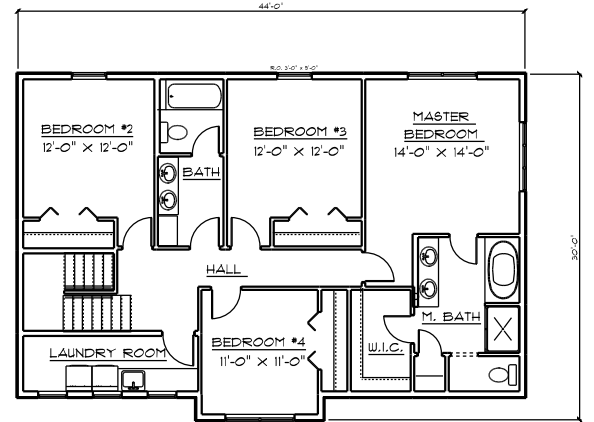

# BILLMAN CONSTRUCTION'S 2015 PARADE HOME

THIS 4 BEDROOM, 3 1/2 BATH TWO STORY HOME WAS CUSTOM DESIGNED FOR OUR CLIENT. IT BOASTS AN OPEN FLOOR PLAN WITH CRAFTSMEN STYLE THROUGHOUT. TOTAL FINISH SQ FEET OF 2374. CALL TODAY TO SCHEDULE YOUR APPOINTMENT WITH OUR DESIGNER.

2374 TOTAL SQ FT

CALL TODAY TO START DESIGNING AND BUILDING YOUR NEXT HOME  
218-729-7570

GREGG BILLMAN  
CELL # 218-348-0703

AMERICA BUILD'S WITH BILLMAN'S