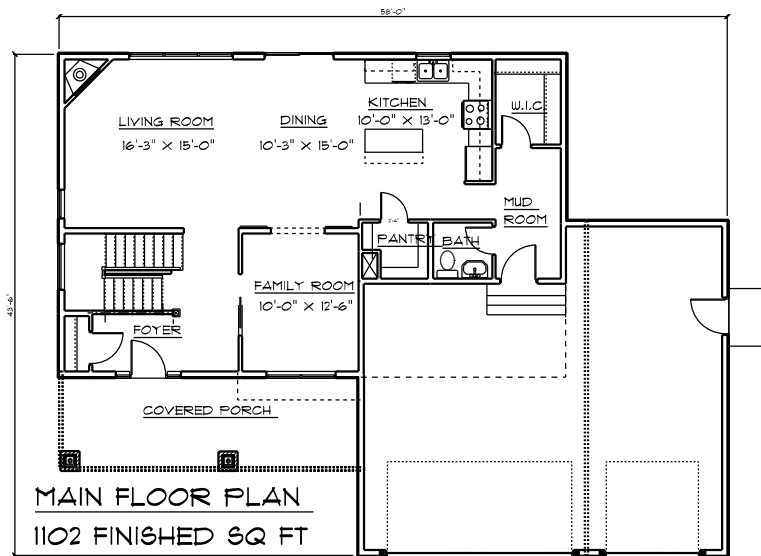

# BILLMAN CONSTRUCTION'S 2015 PARADE HOME

THIS 4 BEDROOM, 3 1/2 BATH TWO STORY HOME WAS CUSTOM DESIGNED FOR OUR CLIENT. IT BOASTS AN OPEN FLOOR PLAN WITH CRAFTSMEN STYLE THROUGHOUT. TOTAL FINISH SQ FEET OF 2374. CALL TODAY TO SCHEDULE YOUR APPOINTMENT WITH OUR DESIGNER.

2374 TOTAL SQ FT

CALL TODAY TO START DESIGNING AND BUILDING YOUR NEXT HOME  
218-729-7570

GREGG BILLMAN  
CELL # 218-348-0703

AMERICA BUILD'S WITH BILLMAN'S