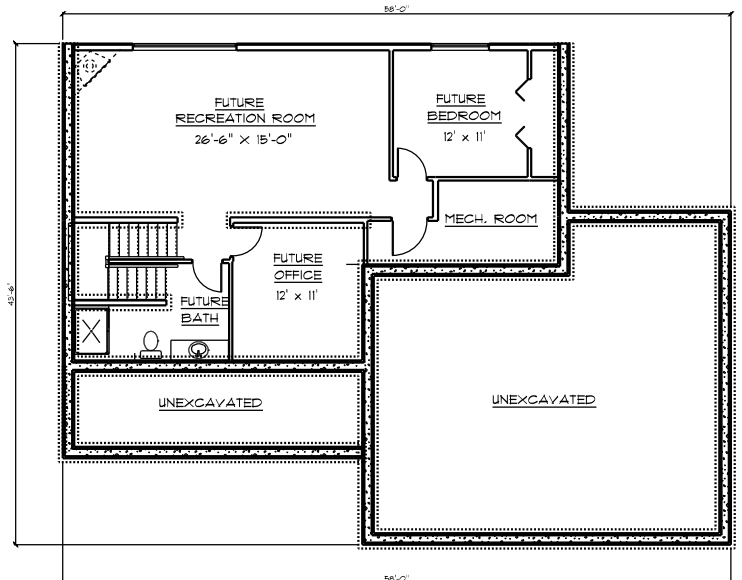

# BILLMAN CONSTRUCTION'S 2015 PARADE HOME

THIS 4 BEDROOM, 3 1/2 BATH TWO STORY HOME WAS CUSTOM DESIGNED FOR OUR CLIENT. IT BOASTS AN OPEN FLOOR PLAN WITH CRAFTSMEN STYLE THROUGHOUT. TOTAL FINISH SQ FEET OF 2374. CALL TODAY TO SCHEDULE YOUR APPOINTMENT WITH OUR DESIGNER.

2374 TOTAL SQ FT

CALL TODAY TO START DESIGNING AND BUILDING YOUR NEXT HOME  
218-729-7570

GREGG BILLMAN  
CELL # 218-348-0703

AMERICA BUILD'S WITH BILLMAN'S